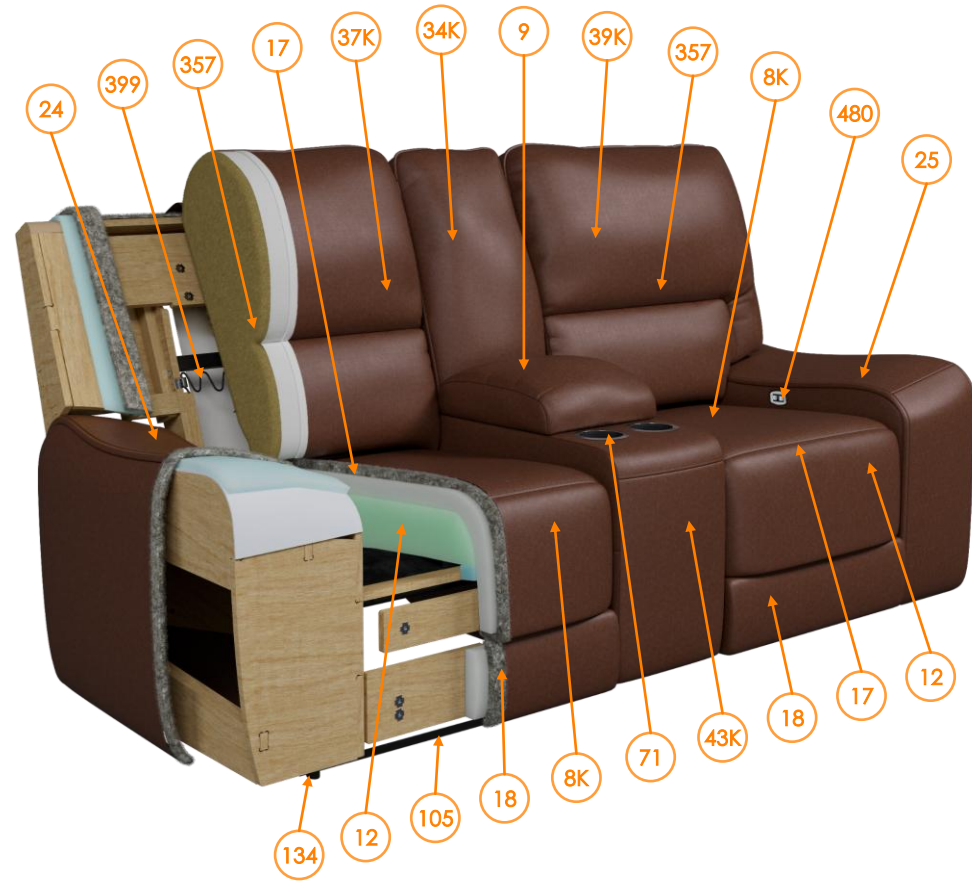

RP's information U6260718

Call out	Part Number	Description	Qty	Material
9	U6260718090	CONSOLE ARMREST	1	Leather
12	421074RP	POLY SEAT CUSHION	2	FOAM, LMF
17	427946RP	POLY CHAISE	2	FOAM, LMF
18	427948RP	POLY OTTO	2	FOAM, LMF
24	U6260747181	LAF IN/OUT ARM	1	Leather
25	U6260747281	RAF IN/OUT ARM	1	Leather
71	30846RP	54MM TAPERED CUPHOLDER CHROME	2	Plastic
72	30094RP	TUB 3.5 INCH DEEP(SHALLOW TUB)	1	Plastic
76	U6260718337	SMALL OTTOMAN/FOOTREST UPHOL	2	Fabric
101	SBKA-3LPRP	(-A) SB KIT 16MM LOW PRO SMALL PLATE	2	Metal
102	2PWR3ZEROMKRP	-2 PWR 3-ZERO MECH	2	Metal
105	77753RP	RAIL 1467 LP LV	2	Metal
108	75078RP	CTR SECTION BRACKET (SELF TAP)	4	Metal
109	31219RP	L BRACKET LOW PROFILE	2	Metal
134	77903RP	FLOOR GLIDE	12	Plastic
138	32047RP1	P2 (THR) MECH -2 PLASTIC MTR SHAFT	2	Metal
145	32447RP	3ZERO MOTOR	2	Plastic, Metal
149	76796RP	KD BRACKET AND CLIP ASSEMBLY	6	Metal
157	30382RP	POWER SUPPLY KIT W/YDC CBL-2ST	1	Plastic, Metal
165	32055RP3	P2/P3 HEADREST MOTOR PLASTIC MTR SHAFT	2	Plastic, Metal